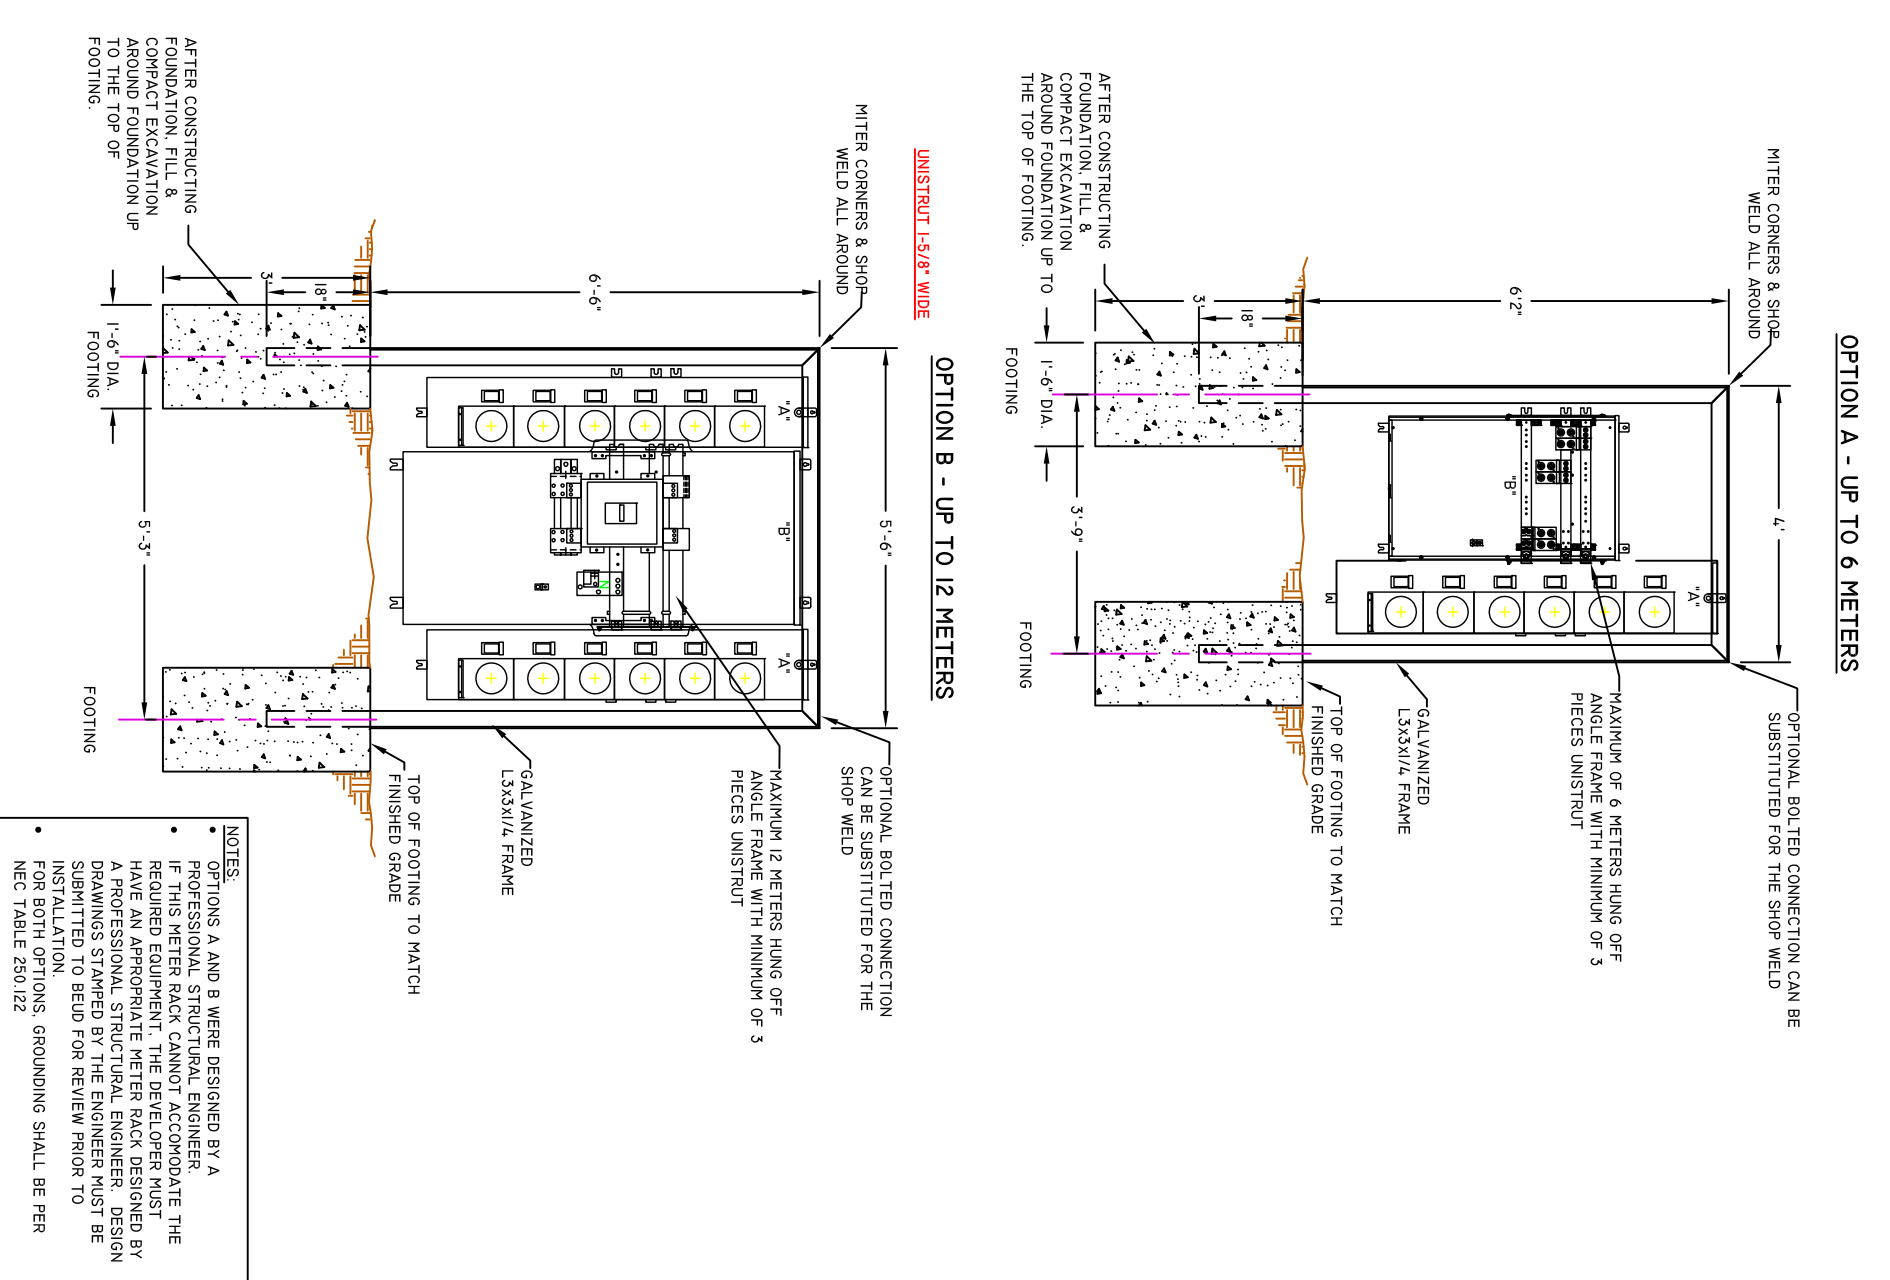

DS-1420 PADMOUNT SWITCHGEAR VAULT ASSEMBLY

DS-1420A PADMOUNT SWITCHGEAR VAULT FOOTER

DS-1420B PADMOUNT SWITCHGEAR BOTTOM SLEEVE

DS-1420C PADMOUNT SWITCHGEAR TOP SLEEVE

DS-1413 THREE PHASE 600A PRIMARY JUNCTION BOX SLEEVE

DS-1414-1 THREE PHASE SECONDARY JUNCTION BOX

DS-1024 SINGLE PHASE FREE STANDING METER RACK