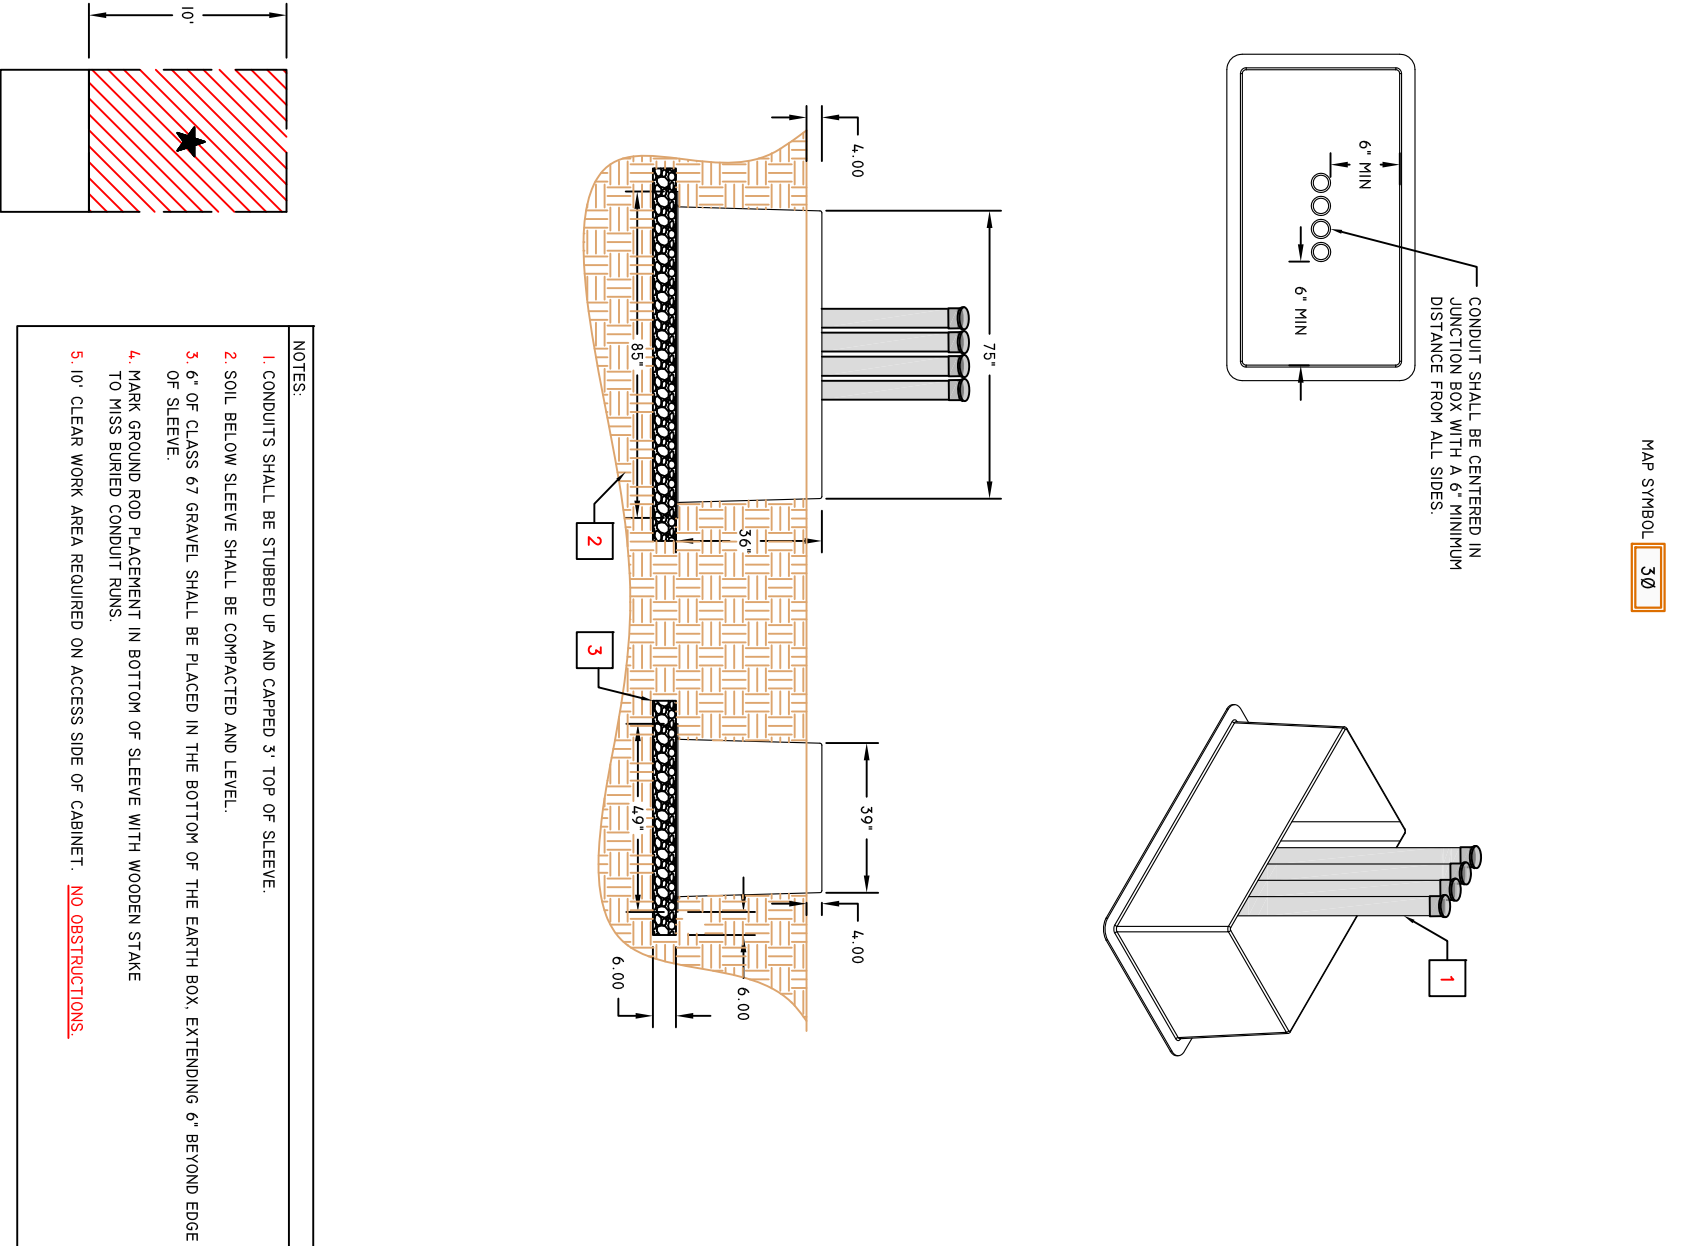

DS-1420 PADMOUNT SWITCHGEAR VAULT ASSEMBLY

DS-1420A PADMOUNT SWITCHGEAR VAULT FOOTER

DS-1420B PADMOUNT SWITCHGEAR BOTTOM SLEEVE

DS-1420C PADMOUNT SWITCHGEAR TOP SLEEVE

DS-1413 THREE PHASE 600A PRIMARY JUNCTION BOX SLEEVE

DS-1414-1 THREE PHASE SECONDARY JUNCTION BOX

DS-1024 SINGLE PHASE FREE STANDING METER RACK