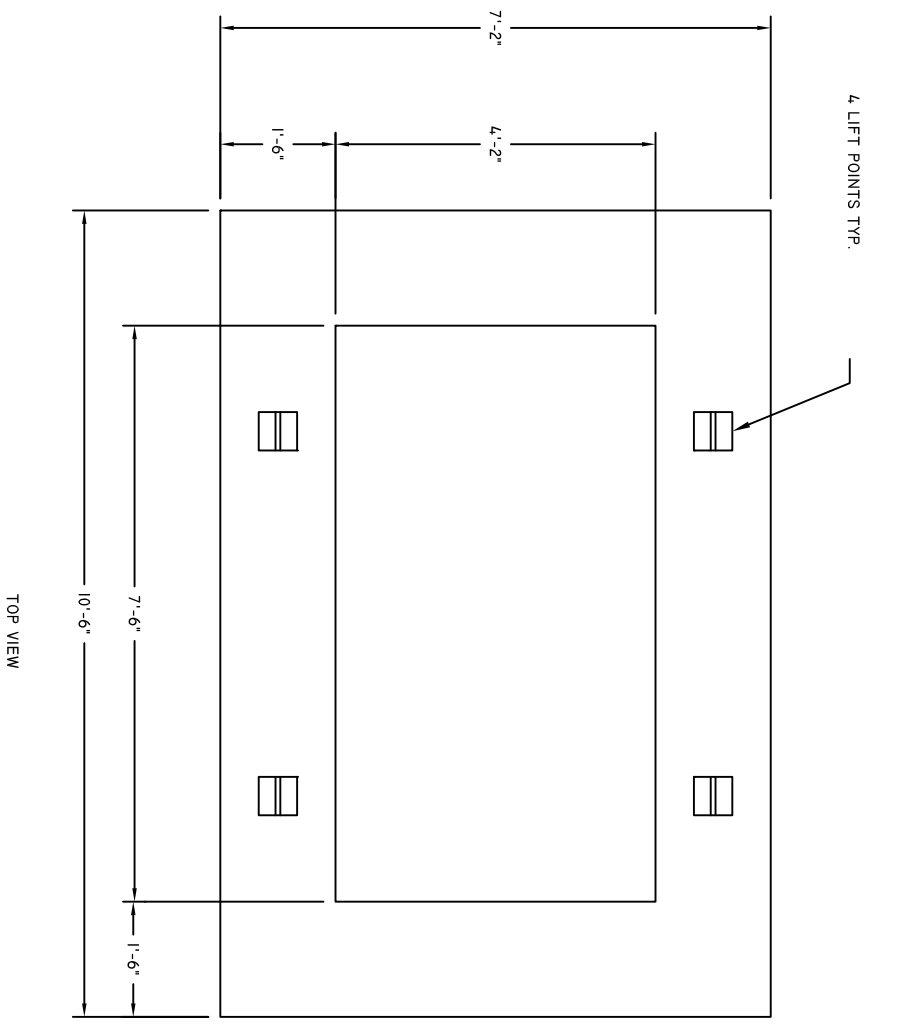

DS-1420 PADMOUNT SWITCHGEAR VAULT ASSEMBLY

DS-1420A PADMOUNT SWITCHGEAR VAULT FOOTER

DS-1420B PADMOUNT SWITCHGEAR BOTTOM SLEEVE

DS-1420C PADMOUNT SWITCHGEAR TOP SLEEVE

DS-1413 THREE PHASE 600A PRIMARY JUNCTION BOX SLEEVE

DS-1414-1 THREE PHASE SECONDARY JUNCTION BOX

DS-1024 SINGLE PHASE FREE STANDING METER RACK