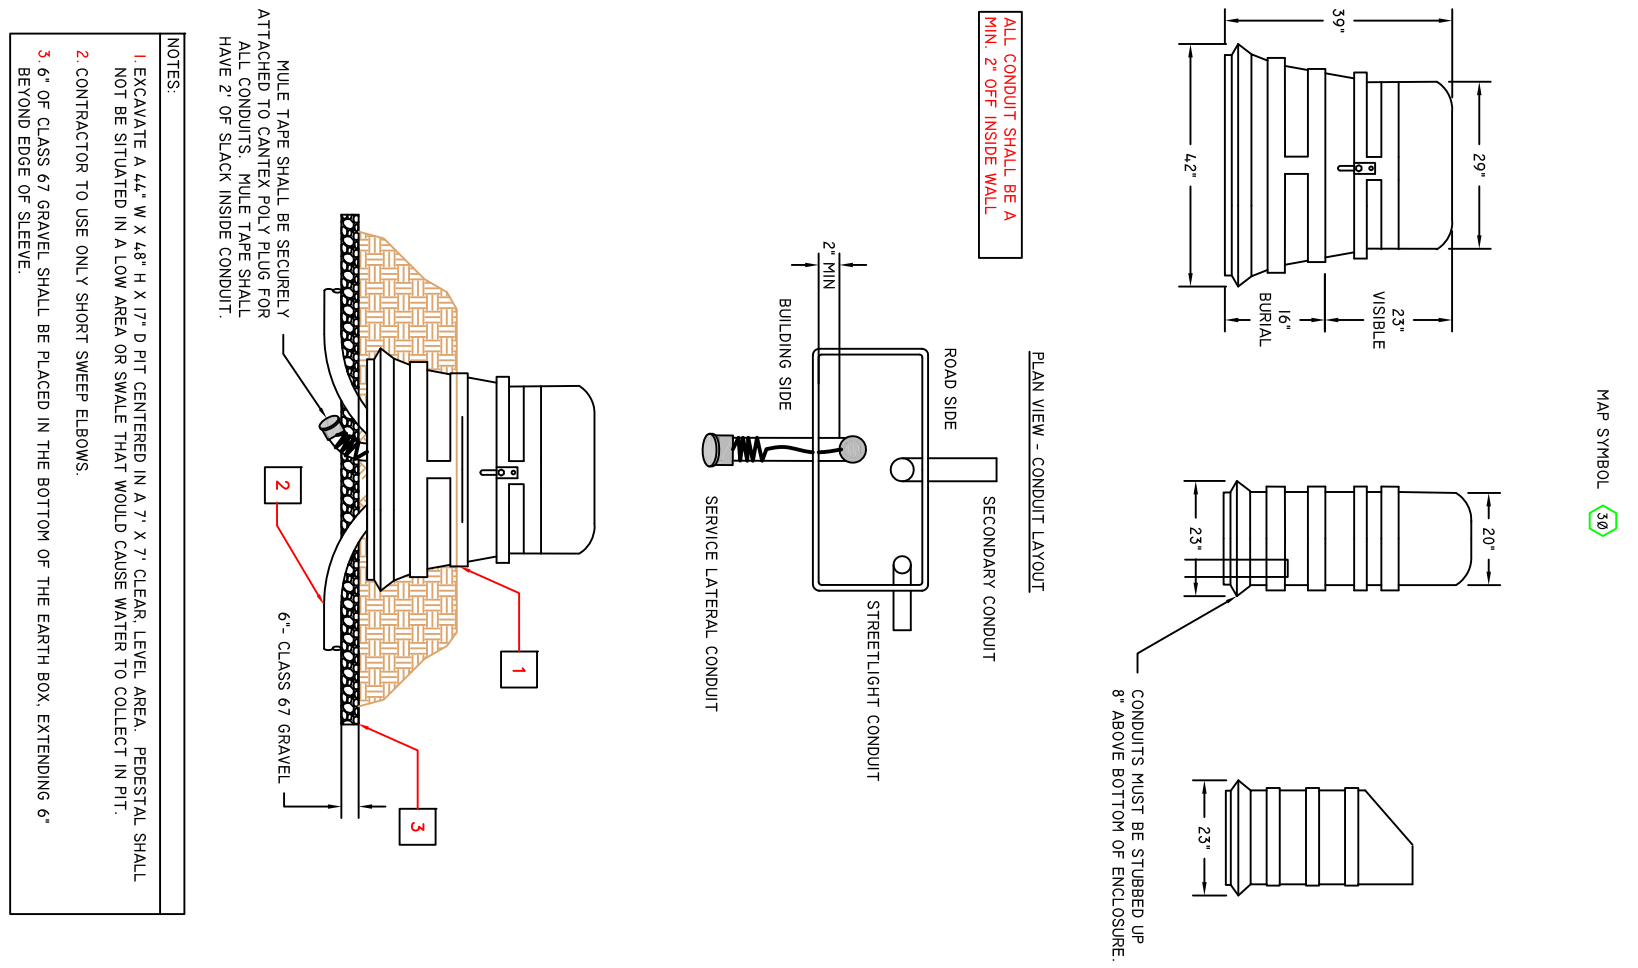

DS-1420 PADMOUNT SWITCHGEAR VAULT ASSEMBLY

DS-1420A PADMOUNT SWITCHGEAR VAULT FOOTER

DS-1420B PADMOUNT SWITCHGEAR BOTTOM SLEEVE

DS-1420C PADMOUNT SWITCHGEAR TOP SLEEVE

DS-1413 THREE PHASE 600A PRIMARY JUNCTION BOX SLEEVE

DS-1414-1 THREE PHASE SECONDARY JUNCTION BOX

DS-1024 SINGLE PHASE FREE STANDING METER RACK