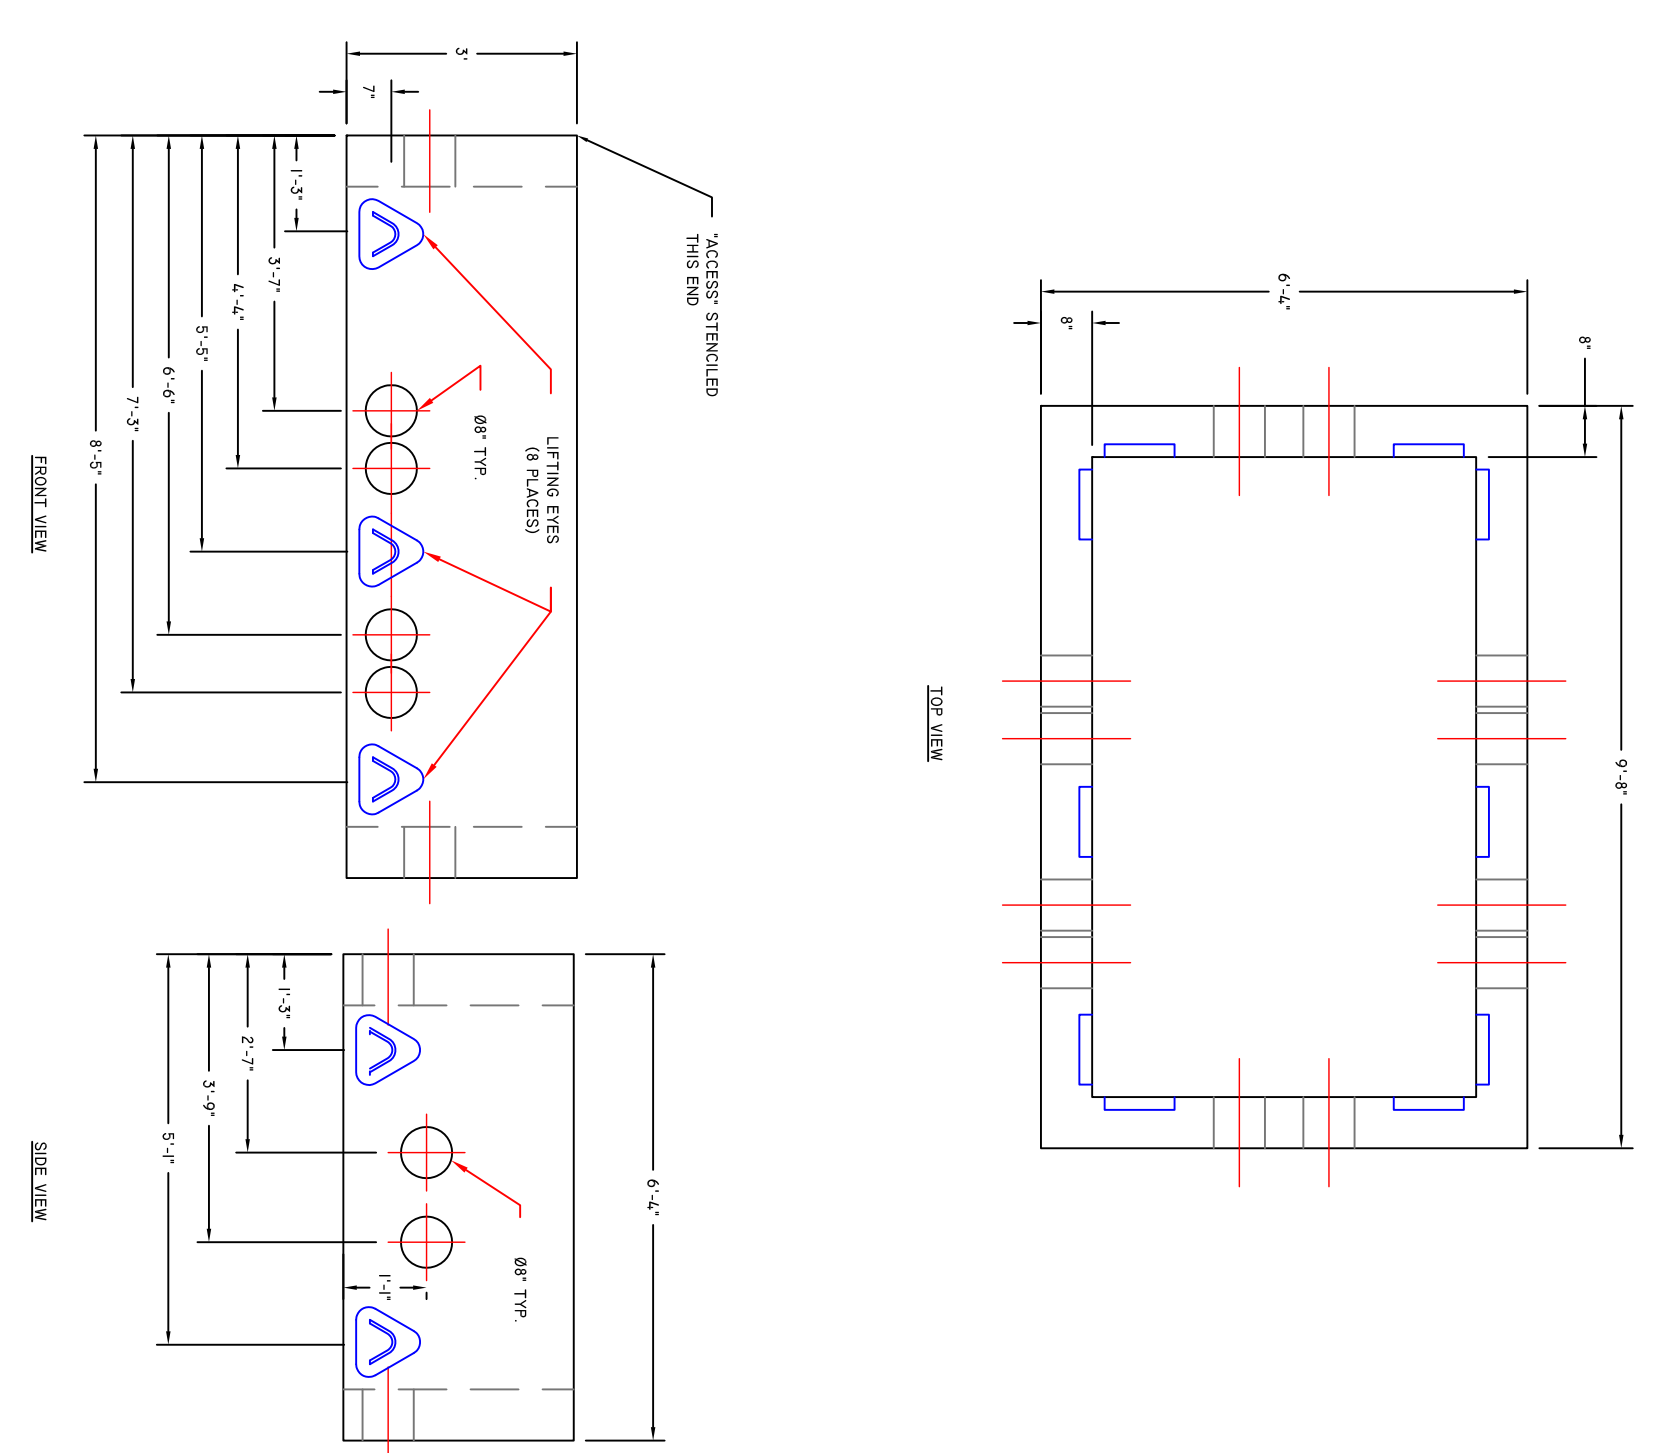

DS-1420 PADMOUNT SWITCHGEAR VAULT ASSEMBLY

DS-1420A PADMOUNT SWITCHGEAR VAULT FOOTER

DS-1420B PADMOUNT SWITCHGEAR BOTTOM SLEEVE

DS-1420C PADMOUNT SWITCHGEAR TOP SLEEVE

DS-1413 THREE PHASE 600A PRIMARY JUNCTION BOX SLEEVE

DS-1414-1 THREE PHASE SECONDARY JUNCTION BOX

DS-1024 SINGLE PHASE FREE STANDING METER RACK