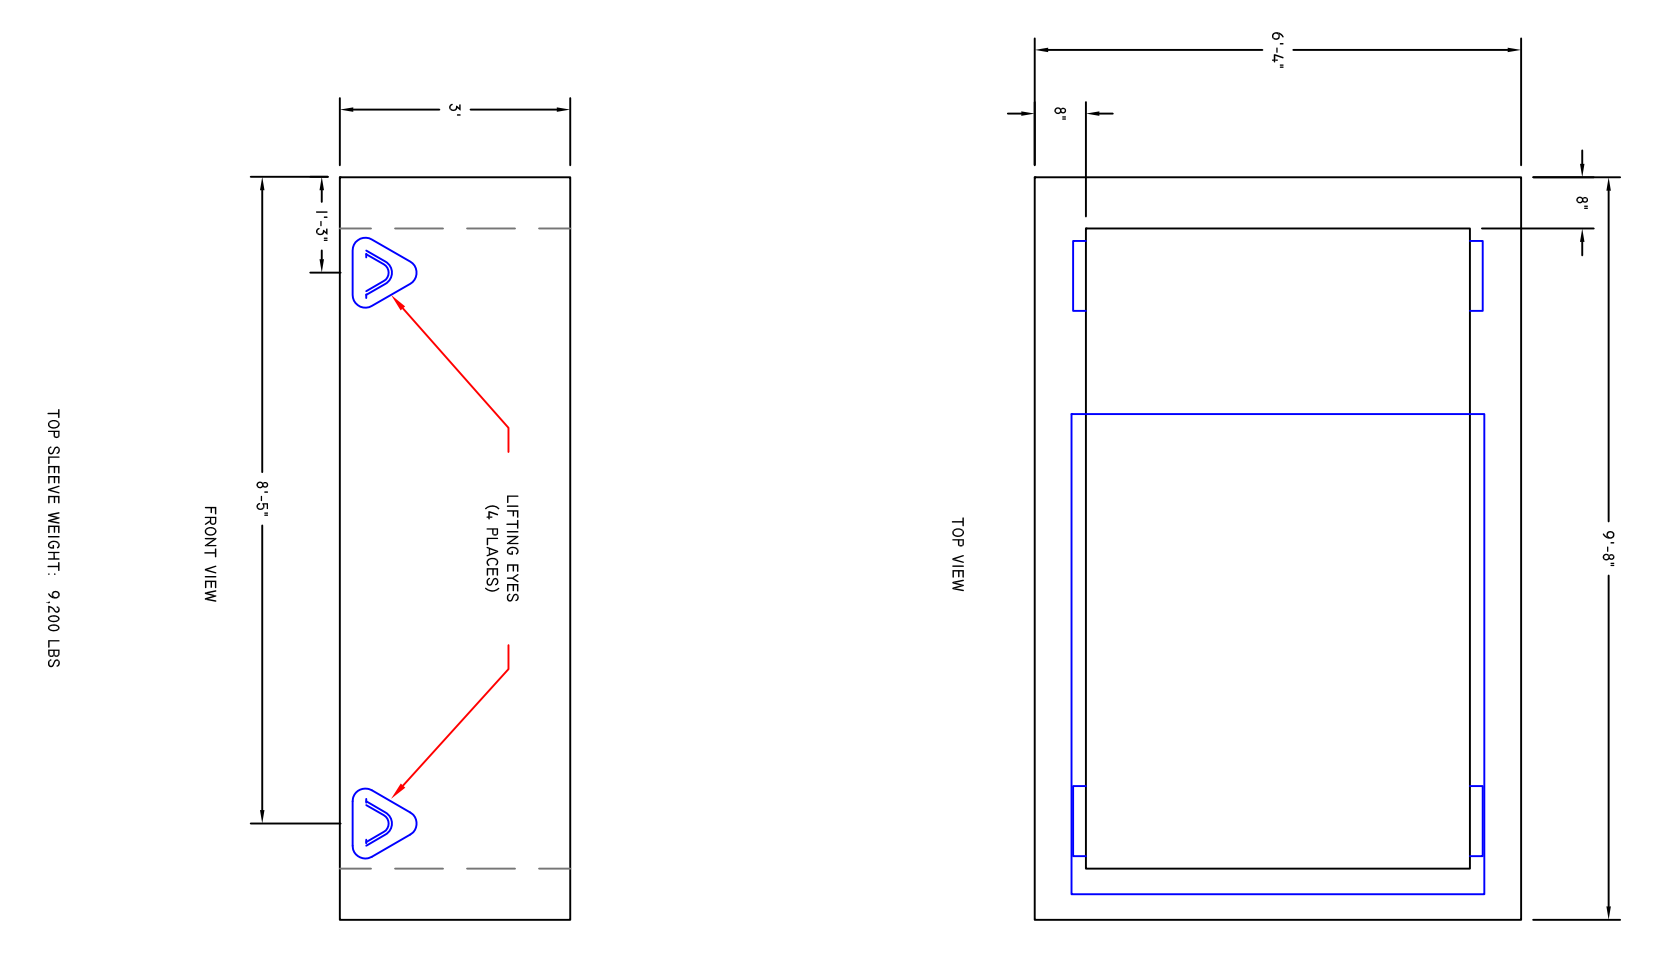

DS-1420 PADMOUNT SWITCHGEAR VAULT ASSEMBLY

DS-1420A PADMOUNT SWITCHGEAR VAULT FOOTER

DS-1420B PADMOUNT SWITCHGEAR BOTTOM SLEEVE

DS-1420C PADMOUNT SWITCHGEAR TOP SLEEVE

DS-1413 THREE PHASE 600A PRIMARY JUNCTION BOX SLEEVE

DS-1414-1 THREE PHASE SECONDARY JUNCTION BOX

DS-1024 SINGLE PHASE FREE STANDING METER RACK