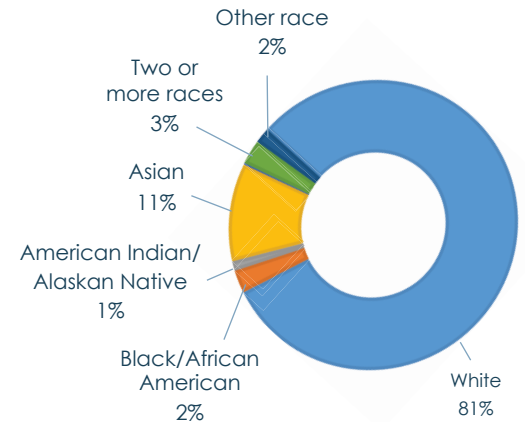

Bentonville, Arkansas

DEMOGRAPHICS

population *

49,629

median age

32.7

Hispanic

9.4%

high school degree or higher

93%

Population Estimates

HOUSEHOLDS

with children under age 18

44%

with individuals age 65 and older

15%