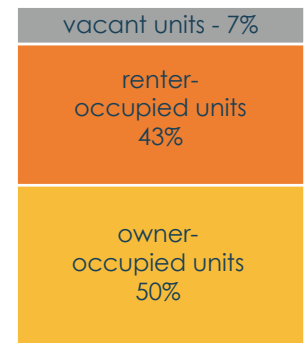

average household size

2.75

HOUSING

total housing units

17,163

median mortgage

\$1,457

median rent

\$883

ECONOMIC

unemployment rate

2.4%

median household income

\$79,259

families below poverty level

5.4%