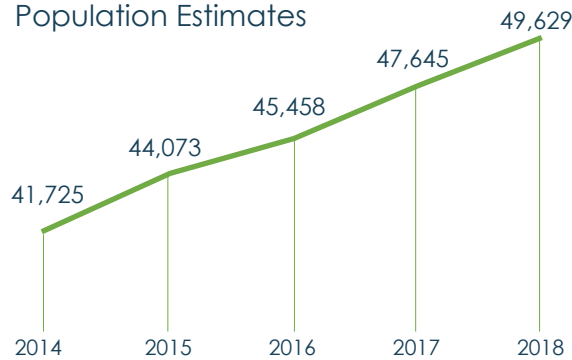

Bentonville, Arkansas

DEMOGRAPHICS

population *

49,629

median age

32.7

Hispanic

9.4%

high school degree or higher

93%

Population Estimates

HOUSEHOLDS

with children under age 18

44%

with individuals age 65 and older

15%