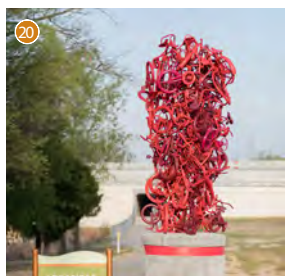

# Permanent Public Art Installations

July 2020

- 1 Sunkissed
- 2 Pac Man
- 3 Drains to Creek
- 4 Goldfish
- 5 Keep it Clean
- 6 Always a Pupil
- 7 Aura Activity
- 8 Triumph
- 9 Open Heart
- 10 Hello
- 11 Green Bike Tower (north)
- 12 Orange Bike Tower (south)
- 13 Glow
- 14 Monarch & Dandelion
- 15 Natural Skate
- 16 Arvest Bike Pavillion
- 17 Hole in the Wall
- 18 Sassy
- 19 Blue Bike Tower (west)
- 20 Red Bike Tower (east)
- 21 Rainbow Springs
- 22 Basketball Court Murals
- 23 Universal Inseparability

Arvest Bike Pavilion | Hight-Jackson

Hole in the Wall | Joann Lacey & Eric Williams

Sassy | Amanda Willshire

Blue Bike Tower | Tylor French

Red Bike Tower | Tylor French

Rainbow Springs | Eugene Sargent, Dustin Griffith and The Amazeum

Basketball Courts | Ignite Students

Universal Inseparability | Ben Pierce