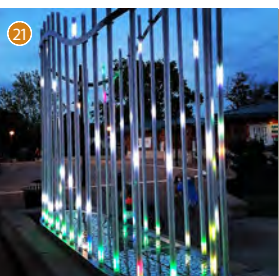

# Permanent Public Art Installations

July 2020

- 1 Sunkissed
- 2 Pac Man
- 3 Drains to Creek
- 4 Goldfish
- 5 Keep it Clean
- 6 Always a Pupil
- 7 Aura Activity
- 8 Triumph
- 9 Open Heart
- 10 Hello
- 11 Green Bike Tower (north)
- 12 Orange Bike Tower (south)
- 13 Glow
- 14 Monarch & Dandelion
- 15 Natural Skate
- 16 Arvest Bike Pavillion
- 17 Hole in the Wall
- 18 Sassy
- 19 Blue Bike Tower (west)
- 20 Red Bike Tower (east)
- 21 Rainbow Springs
- 22 Basketball Court Murals
- 23 Universal Inseparability

Arvest Bike Pavilion | Hight-Jackson

Hole in the Wall | Joann Lacey & Eric Williams

Sassy | Amanda Willshire

Blue Bike Tower | Tylor French

Red Bike Tower | Tylor French

Rainbow Springs | Eugene Sargent, Dustin Griffith and The Amazeum