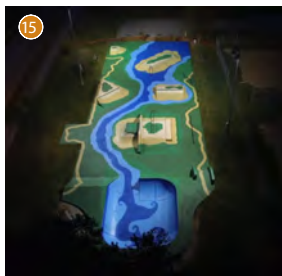

# Permanent Public Art Installations

July 2020

- 1 Sunkissed
- 2 Pac Man
- 3 Drains to Creek
- 4 Goldfish
- 5 Keep it Clean
- 6 Always a Pupil
- 7 Aura Activity
- 8 Triumph
- 9 Open Heart
- 10 Hello
- 11 Green Bike Tower (north)
- 12 Orange Bike Tower (south)
- 13 Glow
- 14 Monarch & Dandelion
- 15 Natural Skate
- 16 Arvest Bike Pavillion
- 17 Hole in the Wall
- 18 Sassy
- 19 Blue Bike Tower (west)
- 20 Red Bike Tower (east)
- 21 Rainbow Springs
- 22 Basketball Court Murals
- 23 Universal Inseparability

Arvest Bike Pavilion | Hight-Jackson

Hole in the Wall | Joann Lacey & Eric Williams

Sassy | Amanda Willshire

Blue Bike Tower | Tylor French

Red Bike Tower | Tylor French

Rainbow Springs | Eugene Sargent, Dustin Griffith and The Amazeum