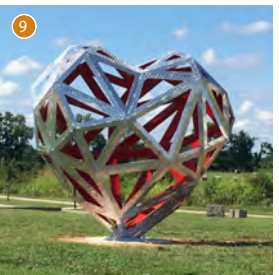

Keep it Clean | Laura Neill

Open Heart | Matthew Duffy