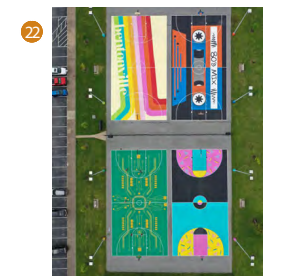

# Permanent Public Art Installations

July 2020

- 1 Sunkissed
- 2 Pac Man
- 3 Drains to Creek
- 4 Goldfish
- 5 Keep it Clean
- 6 Always a Pupil
- 7 Aura Activity
- 8 Triumph
- 9 Open Heart
- 10 Hello
- 11 Green Bike Tower (north)
- 12 Orange Bike Tower (south)
- 13 Glow
- 14 Monarch & Dandelion
- 15 Natural Skate
- 16 Arvest Bike Pavillion
- 17 Hole in the Wall
- 18 Sassy
- 19 Blue Bike Tower (west)
- 20 Red Bike Tower (east)
- 21 Rainbow Springs
- 22 Basketball Court Murals
- 23 Universal Inseparability

Arvest Bike Pavilion | Hight-Jackson

Hole in the Wall | Joann Lacey & Eric Williams

Sassy | Amanda Willshire

Blue Bike Tower | Tylor French

Red Bike Tower | Tylor French

Rainbow Springs | Eugene Sargent, Dustin Griffith and The Amazeum

Basketball Courts | Ignite Students

Universal Inseparability | Ben Pierce