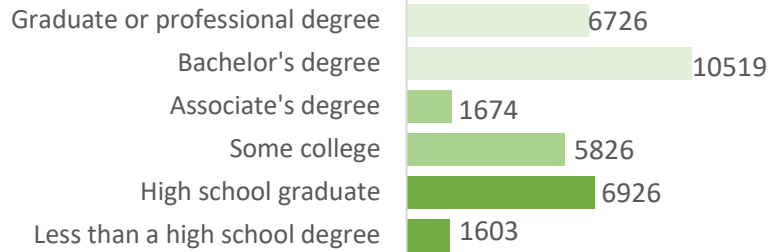

Female
48.20%

11.3%

Hispanic/Latino

17.0%

Foreign Born

14.6%

Language other than English

\$258,300

Median Home Value

\$978

Median Rent

2.67

Average household size

\$84,340

Median Household Income

2.5%