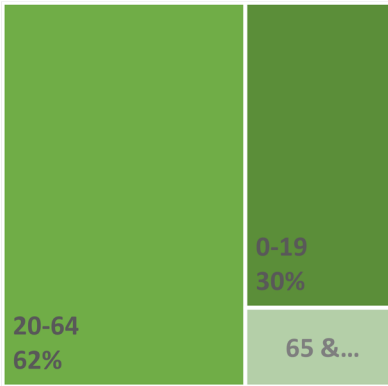

Bentonville, Arkansas

2016-2020 ACS 5-Year Estimates

52,070

Population Estimate

*Note: U.S. Census Bureau's official 2020 population count for Bentonville is 54,164.

32

Median Age

Male
51.80%

Female
48.20%

11.3%

Hispanic/Latino

17.0%

Foreign Born

14.6%

Language other than English

\$258,300

Median Home Value

\$978

Median Rent

2.67

Average household size

\$84,340

Median Household Income

2.5%