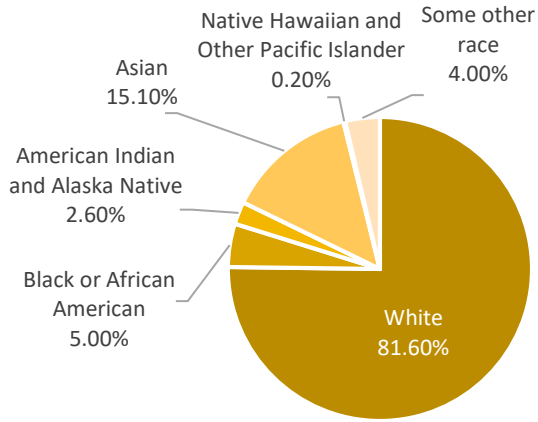

Bentonville, Arkansas

2016-2020 ACS 5-Year Estimates

52,070

Population Estimate

*Note: U.S. Census Bureau's official 2020 population count for Bentonville is 54,164.

32

Median Age

Male
51.80%

Female
48.20%

11.3%

Hispanic/Latino

17.0%

Foreign Born

14.6%

Language other than English

\$258,300